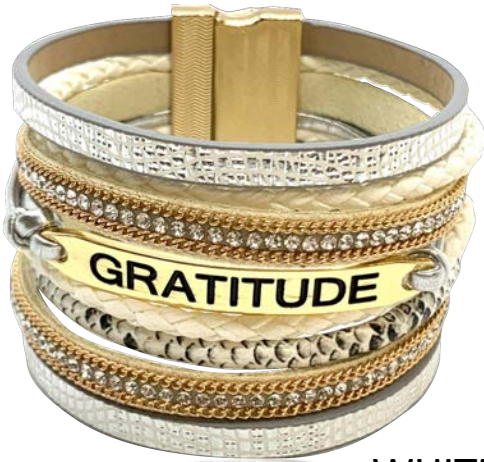

MESSAGE WRAP BRACELET

Basic Style # 241325

Fashion Style # 241325

BIJOUX
TURNER

Basic

6 piece pre-pack

3 Styles, 2 of each

WHITE