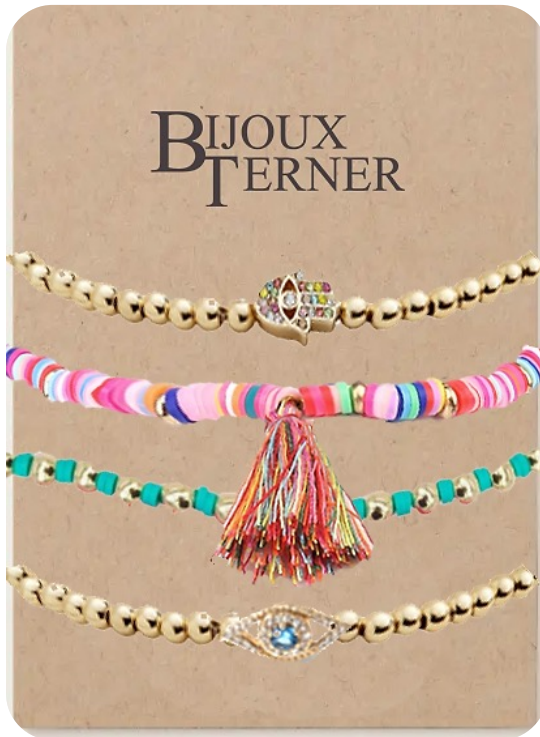

BOHO STACK BRACELET SETS

Style # 241850

BIJOUX TERNER

6 piece prepack
2 OF EACH